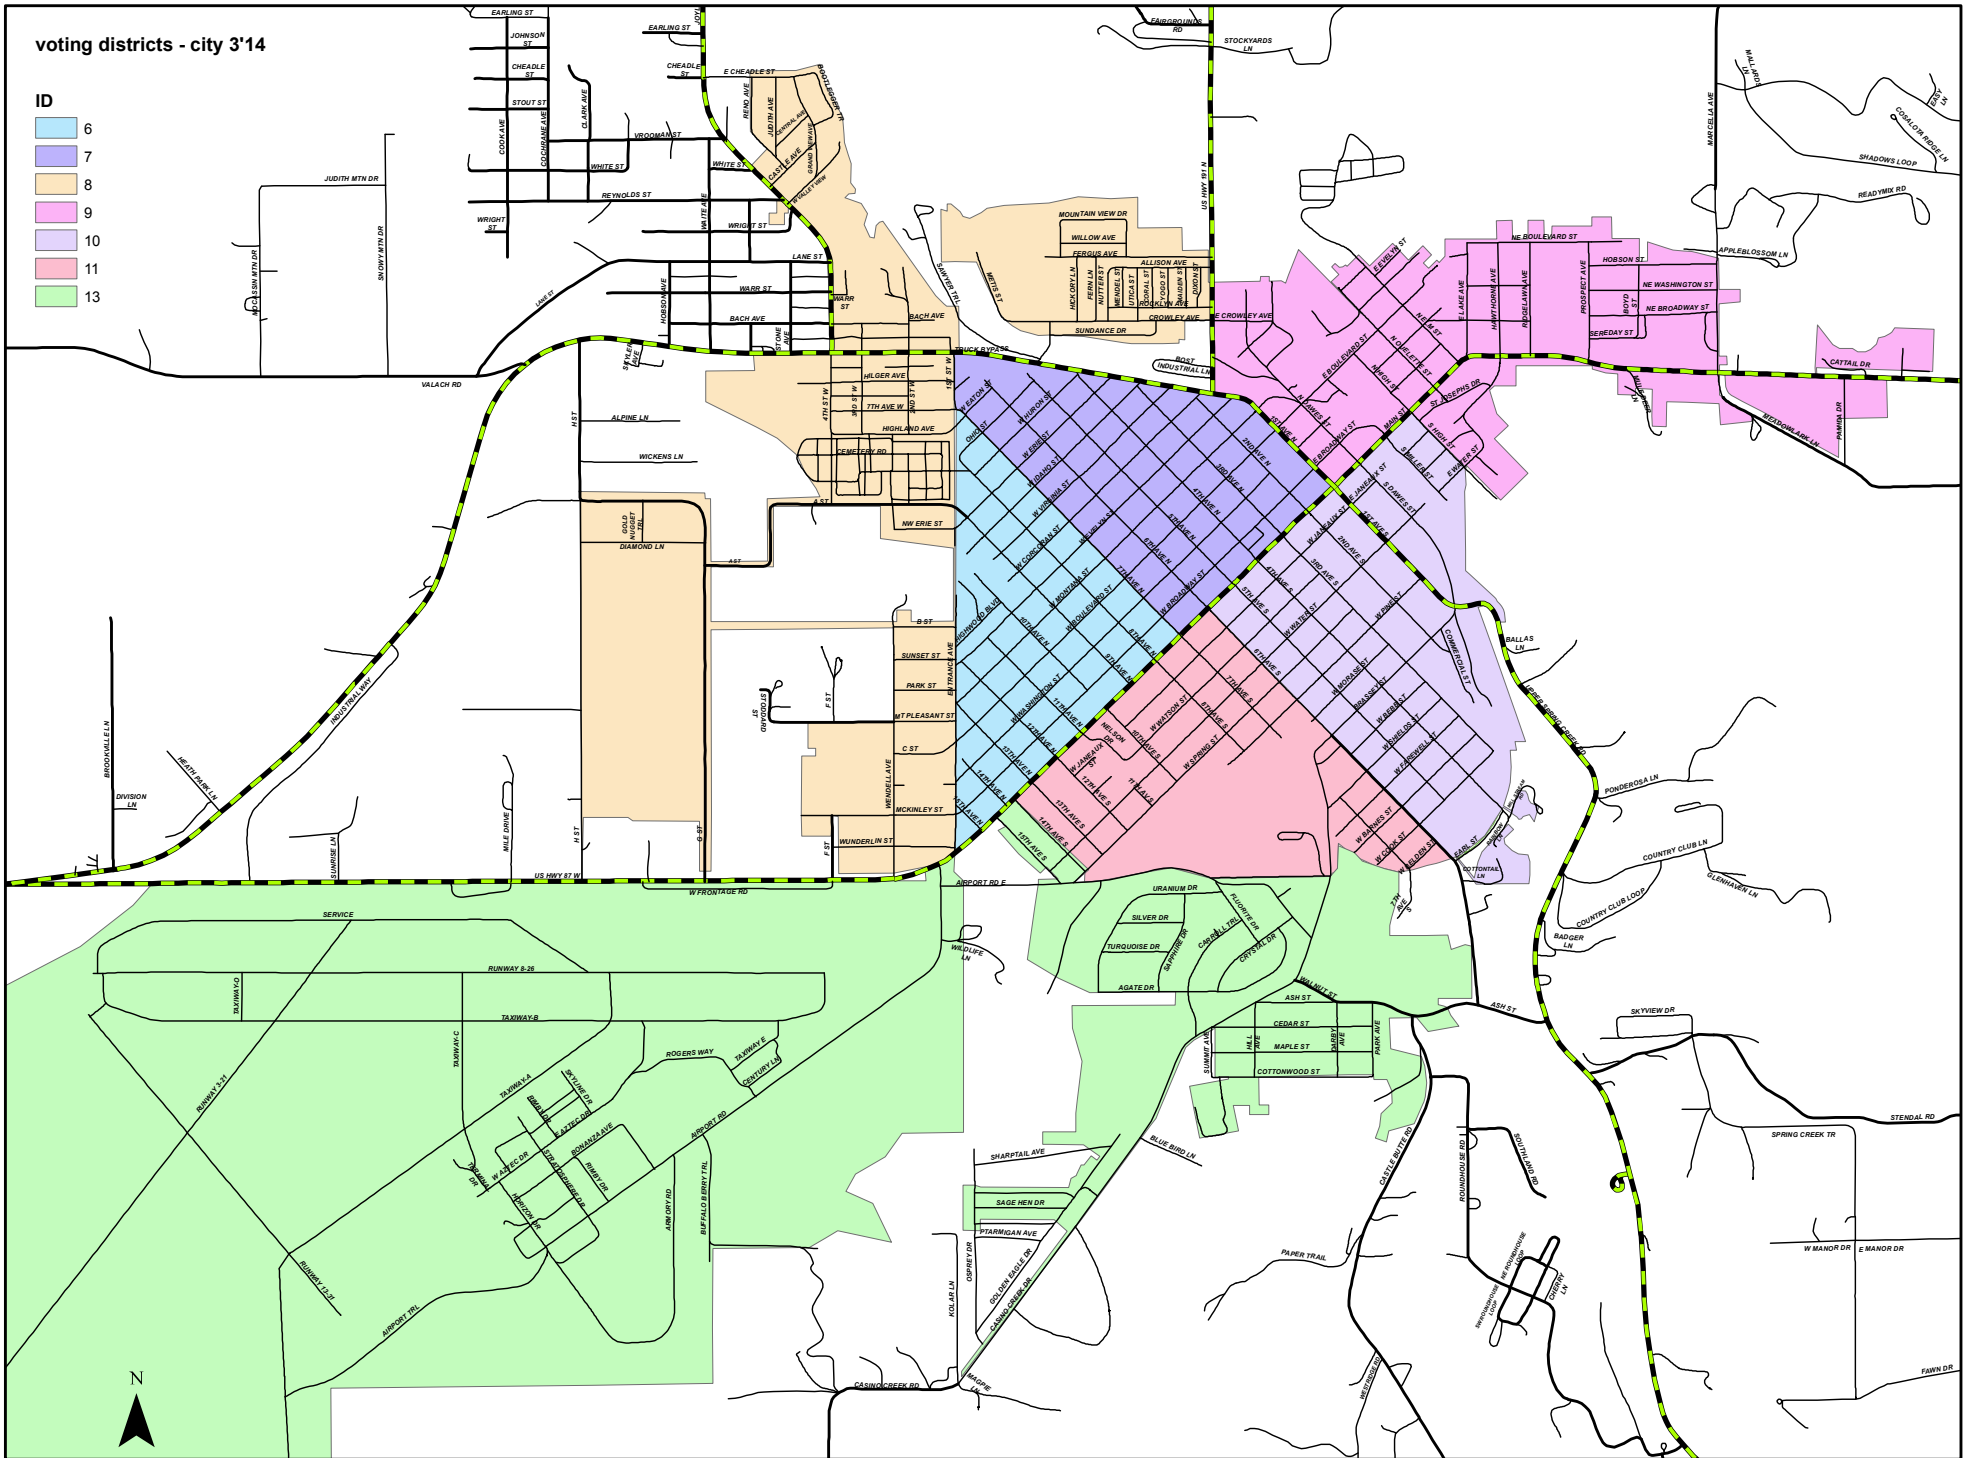

voting districts - city 3'14

ID

- 6
- 7
- 8
- 9
- 10
- 11
- 13

City of Lewistown Precinct Map